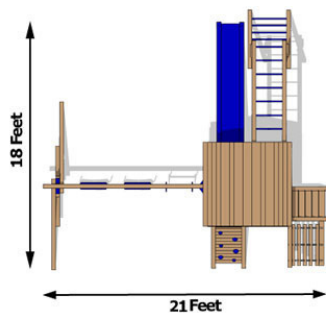

Bailey Climber with Options

Complete your perfect backyard with this classic but elegant play set. This swing set features a large play deck, wood roof, two belt swings and a trapeze swing, monkey bars, a rope ladder and a 10-foot slide. For more information about this swing set call or [visit our website.](#)

Structure

- 100% Natural Northern White Cedar
- Play Deck Size: 70" x 70"
- Play Deck Head Room: 83"
- Play Deck Height: 60"
- (72" with Boost Package Upgrade)
- Swing Beam Height: 93"
- (105" with Boost Package Upgrade)
- Three Position Swing Beam
- Under Carriage: 4" x 4" Wrap Around
- 33" High Spindle Walls

Features

- 10 Foot Wave Slide
- (12 Foot Scoop Slide with Boost Package Upgrade)
- Two Belt Swings with Vinyl Dipped Chains
- Trapeze with Handles and Vinyl Dipped Chains
- 360° Tire Swing with Vinyl Dipped Chains
- (Not Included with Boost Package Upgrade)
- Flat Step Angled Ladder
- 6' x 6' Sandbox
- Adjustable Swing Legs - For Uneven Yards
- Rock Wall Ladder
- Rope Ladder
- Monkey Bars
- Wood Roof