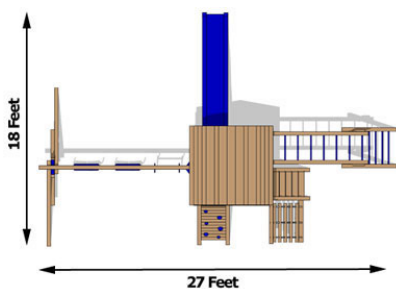

Triumph Play Systems

Made in Ashburnham Massachusetts

1-800-998-3599 • [Email Contact](#)

Copyright © 2018 Triumph Play Systems, Inc.