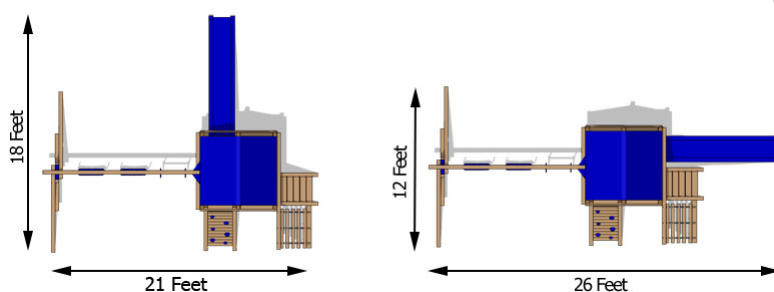

Bailey Climber

A perfect get-away for your children to play the Summer away. This marvelous set features a large play deck, a rock wall, a rope ladder, a 360-degree tire swing, two belt swings, a trapeze swing, and a 10-foot wave slide. For more information about this swing set call or [visit our website](#).

Structure

- 100% Natural Northern White Cedar
- Play Deck Size: 70" x 70"
- Play Deck Head Room: 83"
- Play Deck Height: 60"
- (72" with Boost Package Upgrade)
- Swing Beam Height: 93"
- (105" with Boost Package Upgrade)
- Three Position Swing Beam
- Under Carriage: 4" x 4" Wrap Around
- 33" High Spindle Walls

Features

- 10 Foot Wave Slide
- (12 Foot Scoop Slide with Boost Package Upgrade)
- Two Belt Swings with Vinyl Dipped Chains
- Trapeze with Handles and Vinyl Dipped Chains
- 360° Tire Swing with Vinyl Dipped Chains
- (Not Included with Boost Package Upgrade)
- Flat Step Angled Ladder
- 18 oz Heavy Vinyl Polyester Canopy
- 6' x 6' Sandbox
- Adjustable Swing Legs - For Unlevel Yards
- Rock Wall Ladder
- Rope Ladder