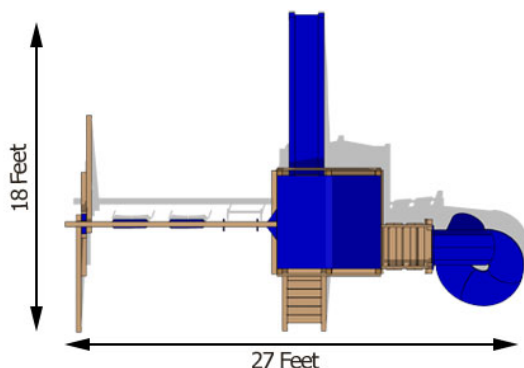

Bailey Deluxe

The magnificent size and awesome tube slide make this playset a great adventure. The Bailey Deluxe features a large play deck, 360-degree tire swing, two belt swings, a trapeze swing, and a 10-foot wave slide. For more information about this swing set call or [visit our website](#).

Structure

- 100% Natural Northern White Cedar
- Play Deck Size: 70" x 70"
- Play Deck Head Room: 83"
- Play Deck Height: 60"
- (72" with Boost Package Upgrade)
- Swing Beam Height: 93"
- (105" with Boost Package Upgrade)
- Three Position Swing Beam
- Under Carriage: 4" x 4" Wrap Around
- 33" High Spindle Walls

Features

- 10 Foot Wave Slide
- (12 Foot Scoop Slide with Boost Package Upgrade)
- Two Belt Swings with Vinyl Dipped Chains
- Trapeze with Handles and Vinyl Dipped Chains
- 360° Tire Swing with Vinyl Dipped Chains
- (Not Included with Boost Package Upgrade)
- Flat Step Angled Ladder
- 6' x 6' Sandbox
- Adjustable Swing Legs - For Uneven Yards
- Spy Tower
- Wood Roof
- Twist Tube Slide
- (Extended Length with Boost Package Upgrade)