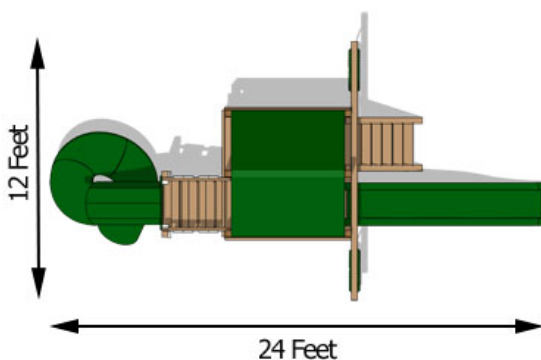

# Bailey Space Saver Deluxe

A large backyard adventure with a small footprint. The Bailey Space Saver Deluxe features a great twist tube slide and tower, a belt swing, a trapeze swing, a 360-degree tire swing, and a 10-foot wave slide. For more information about this swing set call or [visit our website](#).

## Structure

- 100% Natural Northern White Cedar
- Play Deck Size: 70" x 70"
- Play Deck Head Room: 83"
- Play Deck Height: 60"
- Swing Beam Height: 93"
- Two Position Space Saver Swing Beam
- Under Carriage: 4" x 4" Wrap Around
- 33" High Spindle Walls

## Features

- 10 Foot Wave Slide
- Belt Swing with Vinyl Dipped Chains
- Trapeze with Handles and Vinyl Dipped Chains
- 360° Tire Swing with Vinyl Dipped Chains
- Flat Step Angled Ladder
- 18 oz Heavy Vinyl Polyester Canopy
- 6' x 6' Sandbox
- Spy Tower
- Twist Tube Slide