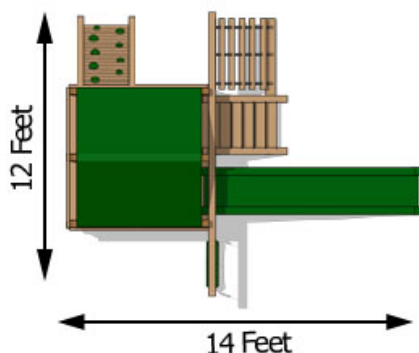

Bailey Space Saver Climber

Don't let the small footprint of this swing set fool you, it's loaded with climbing fun. The Bailey Space Saver Climber features a large play deck, 360-degree tire swing, a belt swing, a rope ladder, a rock wall ladder, and a 10-foot wave slide. For more information about this swing set call or [visit our website](#).

Structure

- 100% Natural Northern White Cedar
- Play Deck Size: 70" x 70"
- Play Deck Head Room: 83"
- Play Deck Height: 60"
- Swing Beam Height: 93"
- Two Position Space Saver Swing Beam
- Under Carriage: 4" x 4" Wrap Around
- 33" High Spindle Walls

Features

- 10 Foot Wave Slide
- Belt Swing with Vinyl Dipped Chains
- Rope Ladder
- 360° Tire Swing with Vinyl Dipped Chains
- Flat Step Angled Ladder
- 18 oz Heavy Vinyl Polyester Canopy
- 6' x 6' Sandbox
- Rock Wall Ladder