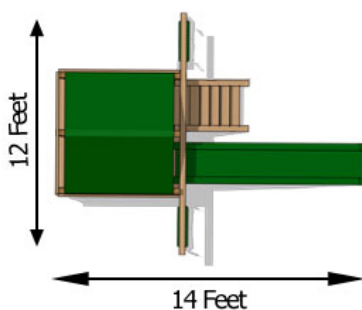

Triumph Play Systems

Made in Ashburnham Massachusetts

1-800-998-3599 • [Email Contact](#)

Copyright © 2018 Triumph Play Systems, Inc.