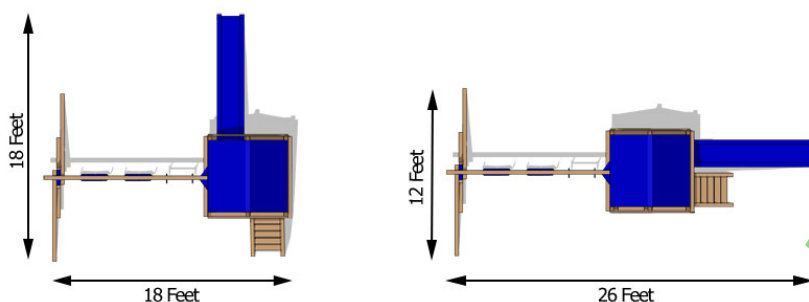

# Bailey

A grand scale and 100% natural Northern White Cedar make this swing set a perfect destination for fun. The Bailey features a large play deck with a 360-degree tire swing, a three-position swing beam, and a 10-foot wave slide. For more information about this swing set call or [visit our website](#).

## Structure

- 100% Natural Northern White Cedar
- Play Deck Size: 70" x 70"
- Play Deck Head Room: 83"
- Play Deck Height: 60"
- (72" with Boost Package Upgrade)
- Swing Beam Height: 93"
- (105" with Boost Package Upgrade)
- Three Position Swing Beam
- Under Carriage: 4" x 4" Wrap Around
- 33" High Spindle Walls

## Features

- 10 Foot Wave Slide
- (12 Foot Scoop Slide with Boost Package Upgrade)
- Two Belt Swings with Vinyl Dipped Chains
- Trapeze with Handles and Vinyl Dipped Chains
- 360° Tire Swing with Vinyl Dipped Chains
- (Not Included with Boost Package Upgrade)
- Flat Step Angled Ladder
- 18 oz Heavy Vinyl Polyester Canopy
- 6' x 6' Sandbox
- Adjustable Swing Legs - For Unlevel Yards