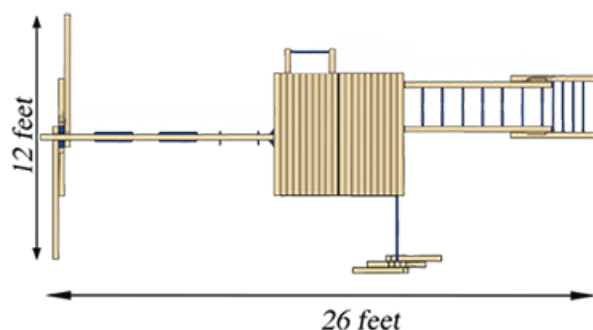

Canterbury Climber

For the older kids, the Canterbury Climber is a huge hit! Packed with all the big-kid approved attractions: monkey bars/rings, turning bar and firepole with chinup. Add a climbing rope for an extra challenge. Features two belt swings and trapeze swing on a 3-position swing beam. For more information about this swing set call or [visit our website](#).

Features

- Two Belt Swings with Vinyl Dipped Chains
- Trapeze Swing with Handles and Vinyl Dipped Chains
- Wood Roof
- Five Levels
- Adjustable Swing Legs For Unlevel Yards
- 3 Foot Crawl Tube
- Climb-up Walls
- Firepole & Chin-up Bar
- Turning Bar
- Monkey Bars with Rings

Structure

- 100% Natural Northern White Cedar
- Play Deck Head Room: 54", 64" , 90"
- Play Deck Height: 11" - 84"
- Swing Beam Height: 93"
- Three Position Swing Beam
- Under Carriage: 4" x 4"
- Arched Top Cozy Walls
- Level One: 3' x 6' - 5" Deck Height
- Level Two: 3' x 3' - 11" Deck Height
- Level Three: 3' x 3' - 3' Deck Height
- Level Four: 3' x 3' - 5' Deck Height
- Level Five: 3' x 6' - 7' Deck Height