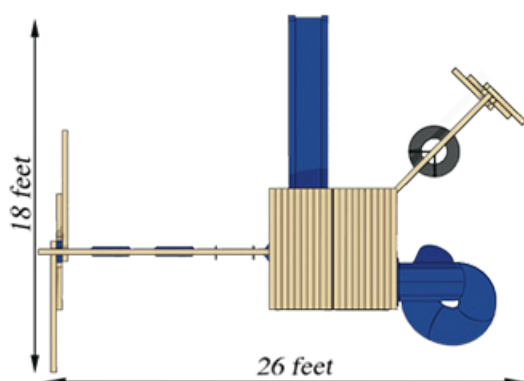

Canterbury Deluxe

Five levels and two slides - what could be better? The Canterbury Deluxe even has a 360-degree tire swing for an extra spin on things. Complete with two belt swings and a trapeze. Features our twist tube and 10-foot scoop slides. For more information about this swing set call or [visit our website](#).

Features

- 10 Foot Scoop Slide
- Two Belt Swings with Vinyl Dipped Chains
- Trapeze Swing with Handles and Vinyl Dipped Chains
- Wood Roof
- Five Levels
- Adjustable Swing Legs For Unlevel Yards
- 3 Foot Crawl Tube
- Climb-up Walls
- Twist Tube Slide
- Tire Arm with 360° Tire Swing

Structure

- 100% Natural Northern White Cedar
- Play Deck Head Room: 54", 64" , 90"
- Play Deck Height: 11" - 84"
- Swing Beam Height: 93"
- Three Position Swing Beam
- Under Carriage: 4" x 4"
- Arched Top Cozy Walls
- Level One: 3' x 6' - 5" Deck Height
- Level Two: 3' x 3' - 11" Deck Height
- Level Three: 3' x 3' - 3' Deck Height
- Level Four: 3' x 3' - 5' Deck Height
- Level Five: 3' x 6' - 7' Deck Height