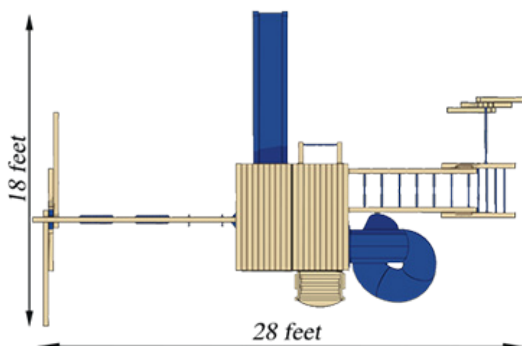

Features

- 10 Foot Scoop Slide
- Two Belt Swings with Vinyl Dipped Chains
- Trapeze Swing with Handles and Vinyl Dipped Chains
- Wood Roof
- Five Levels
- Adjustable Swing Legs For Unlevel Yards
- 3 Foot Crawl Tube
- Climb-up Walls
- Twist Tube Slide
- Monkey Bars with Rings
- Turning Bar
- Crow's Nest
- Firepole & Chin-up Bar with Climbing Rope

Structure

- 100% Natural Northern White Cedar
- Play Deck Head Room: 54", 64" , 90"
- Play Deck Height: 11" - 84"
- Swing Beam Height: 93"
- Three Position Swing Beam
- Under Carriage: 4" x 4"
- Arched Top Cozy Walls
- Level One: 3' x 6' - 5" Deck Height
- Level Two: 3' x 3' - 11" Deck Height
- Level Three: 3' x 3' - 3' Deck Height
- Level Four: 3' x 3' - 5' Deck Height
- Level Five: 3' x 6' - 7' Deck Height