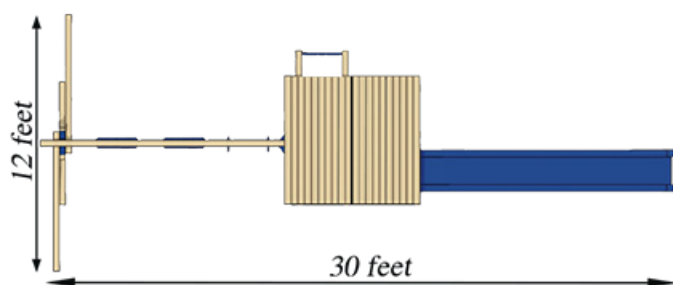

## Features

- Two Belt Swings with Vinyl Dipped Chains
- Trapeze Swing with Handles and Vinyl Dipped Chains
- Wood Roof
- Five Levels
- Adjustable Swing Legs For Unlevel Yards
- 3 Foot Crawl Tube
- Climb-up Walls
- 14 Foot Scoop Slide
- Firepole & Chin-up Bar

## Structure

- 100% Natural Northern White Cedar
- Play Deck Head Room: 54", 64" , 90"
- Play Deck Height: 11" - 84"
- Swing Beam Height: 93"
- Three Position Swing Beam
- Under Carriage: 4" x 4"
- Arched Top Cozy Walls
- Level One: 3' x 6' - 5" Deck Height
- Level Two: 3' x 3' - 11" Deck Height
- Level Three: 3' x 3' - 3' Deck Height
- Level Four: 3' x 3' - 5' Deck Height
- Level Five: 3' x 6' - 7' Deck Height