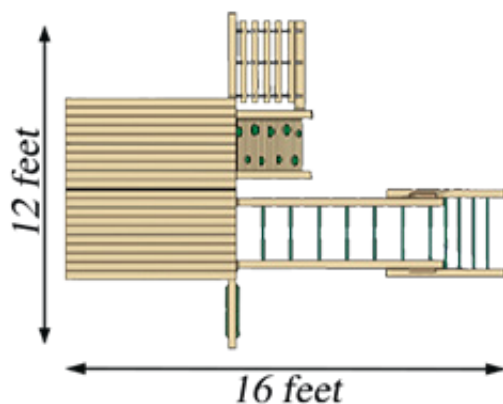

Canterbury Space Saver Climber

A tremendous workout for one and all. Featuring all the favorite climbing options for younger and older children, the Canterbury Space Saver Climber has something for everyone. Features monkey bars, rock wall and rope ladder and even room for a swing. For more information about this swing set call or [visit our website.](#)

Features

- Belt Swing with Vinyl Dipped Chains
- Monkey Bars
- Wood Roof
- Five Levels
- Climb-up Walls
- Rope Ladder
- Rock Wall Ladder

Structure

- 100% Natural Northern White Cedar
- Play Deck Head Room: 54", 64" , 90"
- Play Deck Height: 11" - 84"
- Swing Beam Height: 93"
- Two Position Space Saver Swing Beam
- Under Carriage: 4" x 4"
- Arched Top Cozy Walls
- Level One: 3' x 6' - 5" Deck Height
- Level Two: 3' x 3' - 11" Deck Height
- Level Three: 3' x 3' - 3' Deck Height
- Level Four: 3' x 3' - 5' Deck Height
- Level Five: 3' x 6' - 7' Deck Height