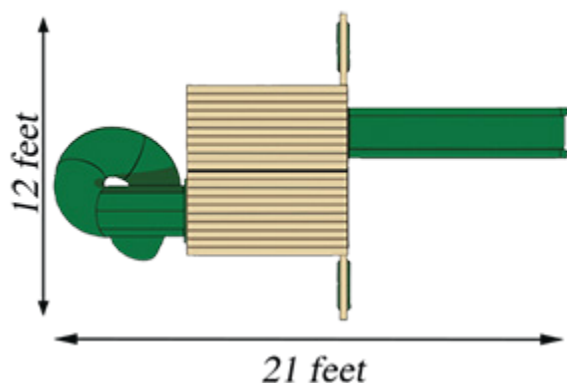

Canterbury Space Saver Deluxe

Let their imaginations run wild with all the fixings - two slides, two swings and five levels of climbing fun make the Canterbury Space Saver Deluxe the perfect addition for those narrow suburban side yards. For more information about this swing set call or [visit our website](#).

Features

- 10 Foot Scoop Slide
- Belt Swing with Vinyl Dipped Chains
- Trapeze Swing with Handles and Vinyl Dipped Chains
- Wood Roof
- Five Levels
- Climb-up Walls
- Twist Tube Slide

Structure

- 100% Natural Northern White Cedar
- Play Deck Head Room: 54", 64" , 90"
- Play Deck Height: 11" - 84"
- Swing Beam Height: 93"
- Two Position Space Saver Swing Beam
- Under Carriage: 4" x 4"
- Arched Top Cozy Walls
- Level One: 3' x 6' - 5" Deck Height
- Level Two: 3' x 3' - 11" Deck Height
- Level Three: 3' x 3' - 3' Deck Height
- Level Four: 3' x 3' - 5' Deck Height
- Level Five: 3' x 6' - 7' Deck Height