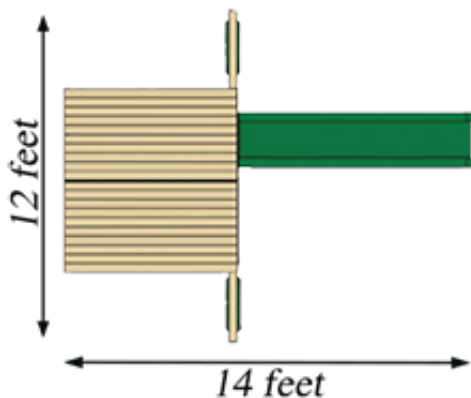

# Canterbury Space Saver

Need a lot of place to play in a tight yard? The Canterbury Space Saver has just what you need. Five platforms to climb and step-up panels in between will keep them busy even in a small space. For more information about this swing set call or [visit our website](#).

## Features

- 10 Foot Scoop Slide
- Belt Swing with Vinyl Dipped Chains
- Trapeze Swing with Handles and Vinyl Dipped Chains
- Wood Roof
- Five Levels
- Climb-up Walls

## Structure

- 100% Natural Northern White Cedar
- Play Deck Head Room: 54", 64" , 90"
- Play Deck Height: 11" - 84"
- Swing Beam Height: 93"
- Two Position Space Saver Swing Beam
- Under Carriage: 4" x 4"
- Arched Top Cozy Walls
- Level One: 3' x 6' - 5" Deck Height
- Level Two: 3' x 3' - 11" Deck Height
- Level Three: 3' x 3' - 3' Deck Height
- Level Four: 3' x 3' - 5' Deck Height
- Level Five: 3' x 6' - 7' Deck Height