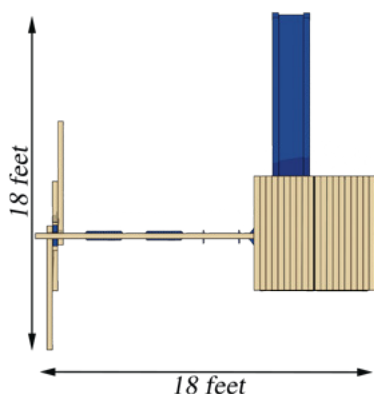

Canterbury

Style and beauty meet craftsmanship and function. Arched wall details and circular foothold cutouts take swing set design outside of the box. The Canterbury play set features five platforms, a 3-foot crawl tunnel, 10-foot scoop slide and 3-position swing beam. For more information about this swing set call or [visit our website](#).

Features

- 10 Foot Scoop Slide
- Two Belt Swings with Vinyl Dipped Chains
- Trapeze Swing with Handles & Vinyl Dipped Chains
- Wood Roof
- Five Levels
- Adjustable Swing Legs For Unlevel Yards
- 3 Foot Crawl Tube
- Climb-up Walls

Structure

- 100% Natural Northern White Cedar
- Play Deck Head Room: 54", 64", 90"
- Play Deck Height: 11" - 84"
- Swing Beam Height: 93"
- Three Position Swing Beam
- Under Carriage: 4" x 4"
- Arched Top Cozy Walls
- Level One: 3' x 6' - 5" Deck Height
- Level Two: 3' x 3' - 11" Deck Height
- Level Three: 3' x 3' - 3' Deck Height
- Level Four: 3' x 3' - 5' Deck Height
- Level Five: 3' x 6' - 7' Deck Height