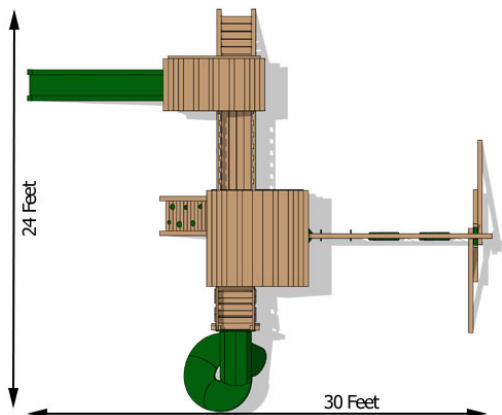

Classic Double

Having a tough time deciding which Classic swing set is right for you? Why not choose both? Our Classic Double pairs our Dunmore and Bailey together with our classic bridge and features a rock climbing wall, 10-foot wave slide, massive tube slide and four swing options. For more information about this swing set call or [visit our website](#).

Bailey System Structure

- 100% Natural Northern White Cedar
- Play Deck Size: 70" x 70"
- Play Deck Head Room: 83"
- Play Deck Height: 60"
- Swing Beam Height: 93"
- Three Position Swing Beam
- Under Carriage: 4" x 4" Wrap Around
- 33" High Spindle Walls

Dunmore System Structure

- Play Deck Size: 37" x 70"
- Play Deck Head Room: 83"
- Play Deck Height: 60"
- Under Carriage: 4" x 4"

Features

- 10 Foot Wave Slide
- Two Belt Swings with Vinyl Dipped Chains
- Trapeze with Handles and Vinyl Dipped Chains
- 360° Tire Swing with Vinyl Dipped Chains
- Flat Step Angled Ladder
- Wood Roofs
- 6' Classic Bridge
- Spy Tower
- Twist Tube Slide
- Rock Wall Ladder
- 3' x 6' Sandbox
- Adjustable Swing Legs - For Unlevel Yards