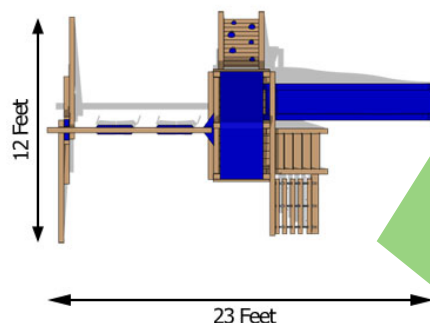

# Dunmore Climber

Transform your backyard into a park with this simple but exciting playset. The Dunmore Climber features two belt swings, a sandbox, a rope ladder, and a 10-foot wave slide. For more information about this swing set call or [visit our website](#).

## Structure

- 100% Natural Northern White Cedar
- Play Deck Size: 37" x 70"
- Play Deck Head Room: 83"
- Play Deck Height: 60"
- Swing Beam Height: 93"
- Two Position Swing Beam
- Under Carriage: 4" x 4"
- 33" High Spindle Walls

## Features

- 10 Foot Wave Slide
- Two Belt Swings with Vinyl Dipped Chains
- Flat Step Angled Ladder
- 18 oz Heavy Vinyl Polyester Canopy
- 3' x 6' Sandbox
- Adjustable Swing Legs - For Uneven Yards
- Rope Ladder
- Rock Wall Ladder