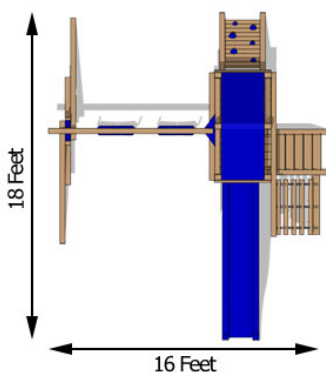

# Dunmore Climber

Transform your backyard into a park with this simple but exciting playset. The Dunmore Climber features two belt swings, a sandbox, a rope ladder, and a 10-foot wave slide. For more information about this swing set call or [visit our website](#).

## Structure

- 100% Natural Northern White Cedar
- Play Deck Size: 37" x 70"
- Play Deck Head Room: 83"
- Play Deck Height: 60"
- Swing Beam Height: 93"
- Two Position Swing Beam
- Under Carriage: 4" x 4"
- 33" High Spindle Walls

## Features

- 10 Foot Wave Slide
- Two Belt Swings with Vinyl Dipped Chains
- Flat Step Angled Ladder
- 18 oz Heavy Vinyl Polyester Canopy
- 3' x 6' Sandbox
- Adjustable Swing Legs - For Uneven Yards
- Rope Ladder
- Rock Wall Ladder