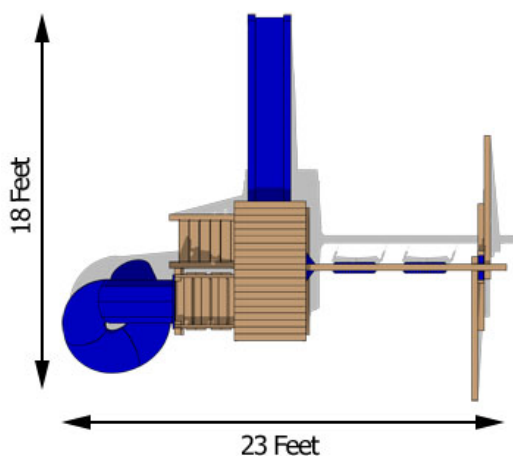

# Dunmore Deluxe

Blast into summer with a swing set big enough for the whole family. The Dunmore Deluxe features two belt swings, a twist tube slide and tower, a sandbox and 10-foot wave slide. For more information about this swing set call or [visit our website.](#)

## Structure

- 100% Natural Northern White Cedar
- Play Deck Size: 37" x 70"
- Play Deck Head Room: 83"
- Play Deck Height: 60"
- Swing Beam Height: 93"
- Two Position Swing Beam
- Under Carriage: 4" x 4"
- 33" High Spindle Walls

## Features

- 10 Foot Wave Slide
- Two Belt Swings with Vinyl Dipped Chains
- Flat Step Angled Ladder
- 18 oz Heavy Vinyl Polyester Canopy
- 3' x 6' Sandbox
- Adjustable Swing Legs - For Unlevel Yards
- Spy Tower
- Twist Tube Slide