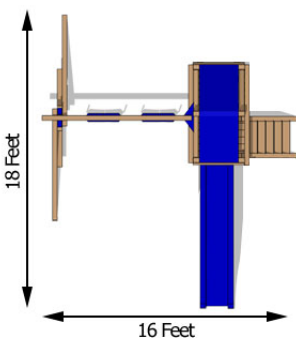

Dunmore

Bring a little more excitement to your backyard with this super fun small footprint swing set. The Dunmore play set features two belt swings, a sandbox and a 10-foot wave slide. For more information about this swing set call or [visit our website.](#)

Structure

- 100% Natural Northern White Cedar
- Play Deck Size: 37" x 70"
- Play Deck Head Room: 83"
- Play Deck Height: 60"
- Swing Beam Height: 93"
- Two Position Swing Beam
- Under Carriage: 4" x 4"
- 33" High Spindle Walls

Features

- 10 Foot Wave Slide
- Two Belt Swings with Vinyl Dipped Chains
- Flat Step Angled Ladder
- 18 oz Heavy Vinyl Polyester Canopy
- 3' x 6' Sandbox
- Adjustable Swing Legs - For Unlevel Yards

Triumph Play Systems