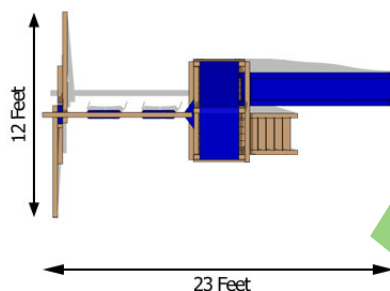

Dunmore

Bring a little more excitement to your backyard with this super fun small footprint swing set. The Dunmore play set features two belt swings, a sandbox and a 10-foot wave slide. For more information about this swing set call or [visit our website.](#)

Structure

- 100% Natural Northern White Cedar
- Play Deck Size: 37" x 70"
- Play Deck Head Room: 83"
- Play Deck Height: 60"
- Swing Beam Height: 93"
- Two Position Swing Beam
- Under Carriage: 4" x 4"
- 33" High Spindle Walls

Features

- 10 Foot Wave Slide
- Two Belt Swings with Vinyl Dipped Chains
- Flat Step Angled Ladder
- 18 oz Heavy Vinyl Polyester Canopy
- 3' x 6' Sandbox
- Adjustable Swing Legs - For Unlevel Yards

Triumph Play Systems