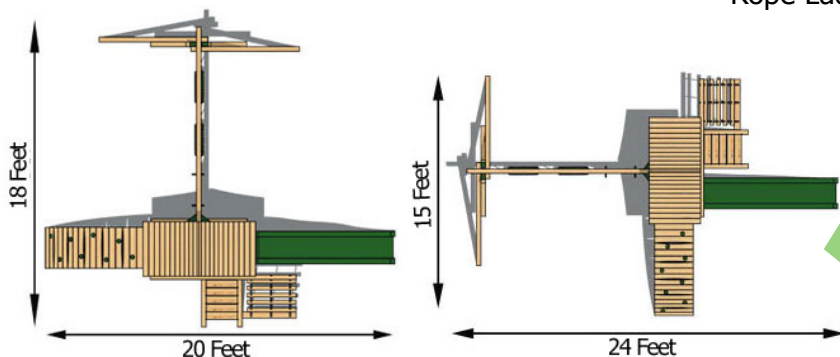

Havendale Climber

Let their imaginations roam free with the Havendale Climber play set. The arched climber rock wall is loaded with style and would look wonderful in any magic garden. Featuring a 10-foot scoop slide and 3-position swing beam. For more information about this swing set call or [visit our website](#).

Structure

- 100% Natural Northern White Cedar
- Play Deck Size: 37" x 70"
- Play Deck Head Room: 80"
- Play Deck Height: 60"
- Swing Beam Height: 93"
- Three Position Swing Beam
- Under Carriage: 4" x 4"
- 30" Arched Top Slat Wall

Features

- 10 Foot Scoop Slide
- Two Belt Swings with Vinyl Dipped Chains
- Trapeze with Handles and Vinyl Dipped Chains
- Flat Step Angled Ladder
- Storybook Wood Roof
- 3' x 6' Sandbox
- Adjustable Swing Legs - For Unlevel Yards
- Arched Climber Rock Wall
- Rope Ladder