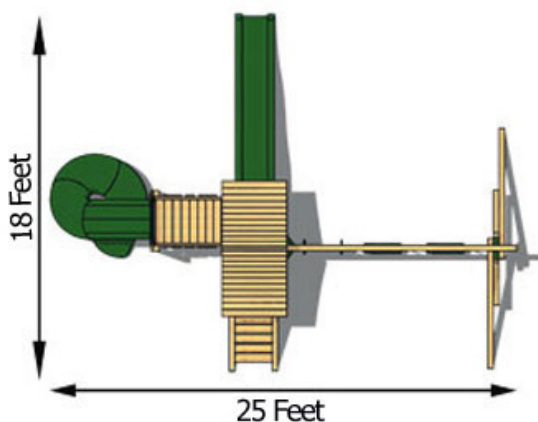

# Havendale Deluxe

Even your home playground can be a beautiful work of art. The Havendale Deluxe combines the smooth curves of storybook wood roof with the diamond cutouts on the arched tube slide tower to give your backyard that extra artistic flair. For more information about this swing set call or [visit our website](#).

## Structure

- 100% Natural Northern White Cedar
- Play Deck Size: 37" x 70"
- Play Deck Head Room: 80"
- Play Deck Height: 60"
- Swing Beam Height: 93"
- Three Position Swing Beam
- Under Carriage: 4" x 4"
- 30" Arched Top Slat Wall

## Features

- 10 Foot Scoop Slide
- Two Belt Swings with Vinyl Dipped Chains
- Trapeze with Handles and Vinyl Dipped Chains
- Flat Step Angled Ladder
- Storybook Wood Roof
- 3' x 6' Sandbox
- Adjustable Swing Legs - For Unlevel Yards
- Diamond Tower
- Twist Tube Slide