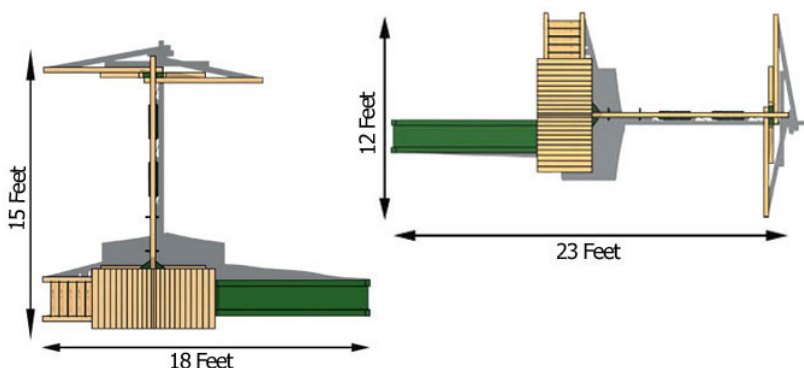

# Havendale

Accent your perfect landscape with this beautifully crafted playhouse. No detail is overlooked on the Havendale play set, from the arched top wall panels to the storybook wood roof. Features a 10-foot scoop slide and a 3-position swing arm. For more information about this swing set call or [visit our website](#).

## Structure

- 100% Natural Northern White Cedar
- Play Deck Size: 37" x 70"
- Play Deck Head Room: 80"
- Play Deck Height: 60"
- Swing Beam Height: 93"
- Three Position Swing Beam
- Under Carriage: 4" x 4"
- 30" Arched Top Slat Wall

## Features

- 10 Foot Scoop Slide
- Two Belt Swings with Vinyl Dipped Chains
- Trapeze with Handles and Vinyl Dipped Chains
- Flat Step Angled Ladder
- Storybook Wood Roof
- 3' x 6' Sandbox
- Adjustable Swing Legs - For Unlevel Yards