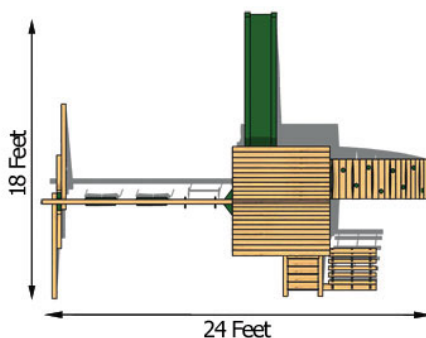

# Kelton Climber

Wouldn't you love this chateau getaway in your own backyard? The Kelton Climber features the arched climber rock wall - the most intricate piece in our Majestic line of play sets. Other options include a rope ladder, 360-degree tire swing and 10-foot scoop slide. For more information about this swing set call or [visit our website.](#)

## Structure

- 100% Natural Northern White Cedar
- Play Deck Size: 70" x 70"
- Play Deck Head Room: 83"
- Play Deck Height: 60"
- (72" with with Boost Package Upgrade)
- Swing Beam Height: 93"
- (105" with with Boost Package Upgrade)
- Three Position Swing Beam
- Under Carriage: 4" x 4" Wrap Around
- 30" Arched Top Slat Wall

## Features

- 10 Foot Scoop Slide
- (12 Foot Scoop Slide with Boost Package Upgrade)
- Two Belt Swings with Vinyl Dipped Chains
- Trapeze with Handles and Vinyl Dipped Chains
- 360° Tire Swing with Vinyl Dipped Chains
- (Not Included with Boost Package Upgrade)
- Flat Step Angled Ladder
- Storybook Wood Roof
- 6' x 6' Sandbox
- Adjustable Swing Legs - For Uneven Yards
- Rope Ladder
- Arched Climber Rock Wall