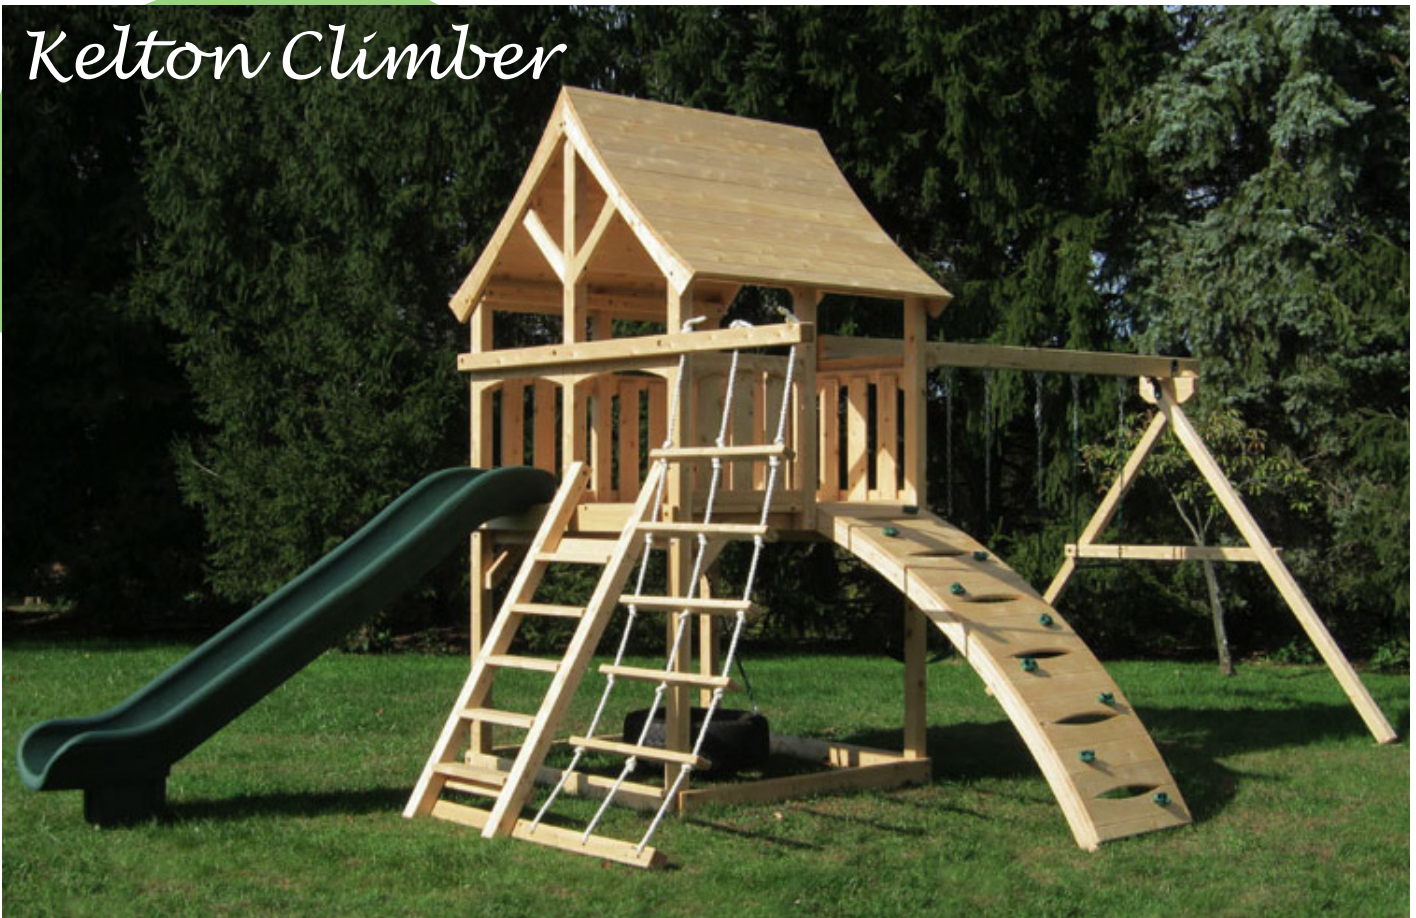

# Kelton Climber

Wouldn't you love this chateau getaway in your own backyard? The Kelton Climber features the arched climber rock wall - the most intricate piece in our Majestic line of play sets. Other options include a rope ladder, 360-degree tire swing and 10-foot scoop slide. For more information about this swing set call or [visit our website.](#)

## Structure

- 100% Natural Northern White Cedar
- Play Deck Size: 70" x 70"
- Play Deck Head Room: 83"
- Play Deck Height: 60"
- (72" with with Boost Package Upgrade)
- Swing Beam Height: 93"
- (105" with with Boost Package Upgrade)
- Three Position Swing Beam
- Under Carriage: 4" x 4" Wrap Around
- 30" Arched Top Slat Wall

## Features

- 10 Foot Scoop Slide
- (12 Foot Scoop Slide with Boost Package Upgrade)
- Two Belt Swings with Vinyl Dipped Chains
- Trapeze with Handles and Vinyl Dipped Chains
- 360° Tire Swing with Vinyl Dipped Chains
- (Not Included with Boost Package Upgrade)
- Flat Step Angled Ladder
- Storybook Wood Roof
- 6' x 6' Sandbox
- Adjustable Swing Legs - For Uneven Yards
- Rope Ladder
- Arched Climber Rock Wall