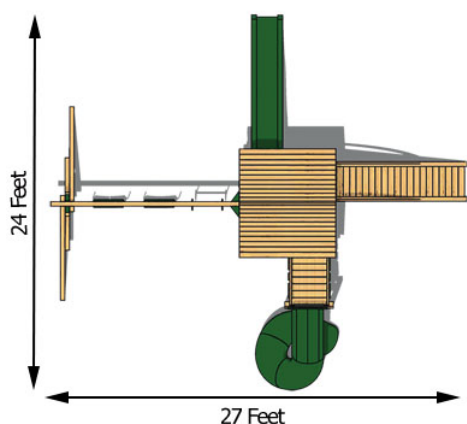

# Kelton Deluxe

All aboard for a big adventure on a fantastic play set! The Kelton Deluxe features an arched handrail ramp, the diamond tower with twist tube slide, 10-foot scoop slide and a 3-position swing beam with 2 belt swings and a trapeze. For more information about this swing set call or [visit our website](#).

## Structure

- 100% Natural Northern White Cedar
- Play Deck Size: 70" x 70"
- Play Deck Head Room: 83"
- Play Deck Height: 60"
- (72" with with Boost Package Upgrade)
- Swing Beam Height: 93"
- (105" with with Boost Package Upgrade)
- Three Position Swing Beam
- Under Carriage: 4" x 4" Wrap Around
- 30" Arched Top Slat Wall

## Features

- 10 Foot Scoop Slide
- (12 Foot Scoop Slide with Boost Package Upgrade)
- Two Belt Swings with Vinyl Dipped Chains
- Trapeze with Handles and Vinyl Dipped Chains
- 360° Tire Swing with Vinyl Dipped Chains
- (Not Included with Boost Package Upgrade)
- Flat Step Angled Ladder
- Storybook Wood Roof
- 6' x 6' Sandbox
- Adjustable Swing Legs - For Unlevel Yards
- Diamond Tower
- Twist Tube Slide
- Arhed Rail Ramp