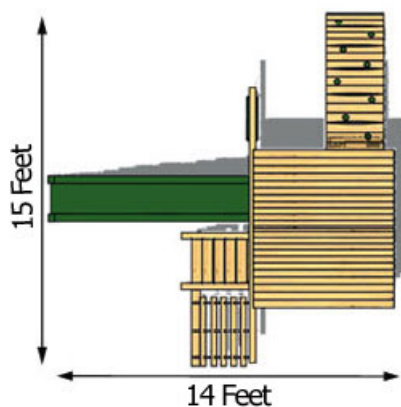

Triumph Play Systems

Made in Ashburnham Massachusetts

1-800-998-3599 • [Email Contact](#)

Copyright © 2018 Triumph Play Systems, Inc.