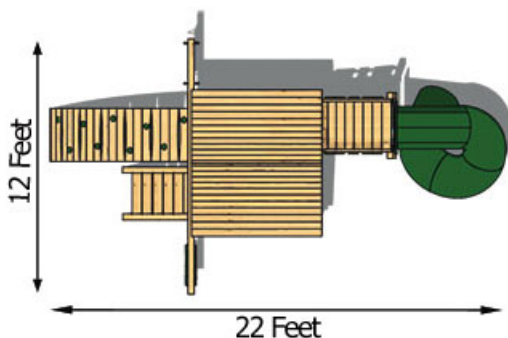

Triumph Play Systems

Made in Ashburnham Massachusetts

1-800-998-3599 • [Email Contact](#)

Copyright © 2018 Triumph Play Systems, Inc.