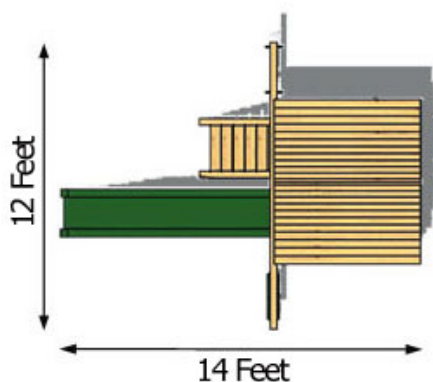

Triumph Play Systems

Made in Ashburnham Massachusetts

1-800-998-3599 • [Email Contact](#)

Copyright © 2018 Triumph Play Systems, Inc.