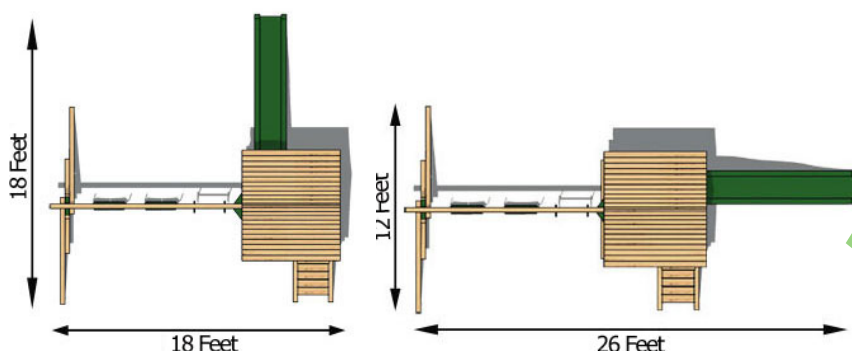

Kelton

A playhouse right out of a fairytale! The Kelton playhouse has an oversized play deck, with room for the whole kingdom to come over and play. Features a 3-position swing beam with two belt swings and trapeze, a 360-degree tire swing and 10-foot scoop slide. For more information about this swing set call or [visit our website.](#)

Structure

- 100% Natural Northern White Cedar
- Play Deck Size: 70" x 70"
- Play Deck Head Room: 83"
- Play Deck Height: 60"
- (72" with with Boost Package Upgrade)
- Swing Beam Height: 93"
- (105" with with Boost Package Upgrade)
- Three Position Swing Beam
- Under Carriage: 4" x 4" Wrap Around
- 30" Arched Top Slat Wall

Features

- 10 Foot Scoop Slide
- (12 Foot Scoop Slide with Boost Package Upgrade)
- Two Belt Swings with Vinyl Dipped Chains
- Trapeze with Handles and Vinyl Dipped Chains
- 360° Tire Swing with Vinyl Dipped Chains
- (Not Included with Boost Package Upgrade)
- Flat Step Angled Ladder
- Storybook Wood Roof
- 6' x 6' Sandbox
- Adjustable Swing Legs - For Unlevel Yards