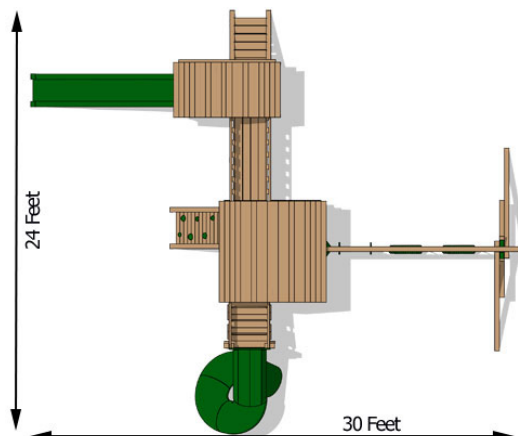

Structure

Kelton Fort

- 100% Natural Northern White Cedar
- Play Deck Size: 70" x 70"
- Play Deck Head Room: 83"
- Play Deck Height: 60"
- (72" with with Boost Package Upgrade)
- Swing Beam Height: 93"
- (105" with with Boost Package Upgrade)
- Three Position Swing Beam
- Under Carriage: 4" x 4" Wrap Around
- 30" Arched Top Slat Wall

Havendale Fort

- 100% Natural Northern White Cedar
- Play Deck Size: 37" x 70"
- Play Deck Head Room: 80"
- Play Deck Height: 60"
- (72" with with Boost Package Upgrade)
- Under Carriage: 4" x 4"
- 30" Arched Top Slat Wall

Features

- 10 Foot Scoop Slide
- (12 Foot Scoop Slide with Boost Package Upgrade)
- Two Belt Swings with Vinyl Dipped Chains
- Trapeze with Handles and Vinyl Dipped Chains
- 360° Tire Swing with Vinyl Dipped Chains
- (Not Included with Boost Package Upgrade)
- Flat Step Angled Ladder
- Storybook Wood Roofs
- 3' x 6' Sandbox
- Adjustable Swing Legs - For Unlevel Yards
- Arched Diamond Bridge
- Diamond Tower
- Twist Tube Slide
- Arched Climber Rock Wall
- Arched Rail Ramp