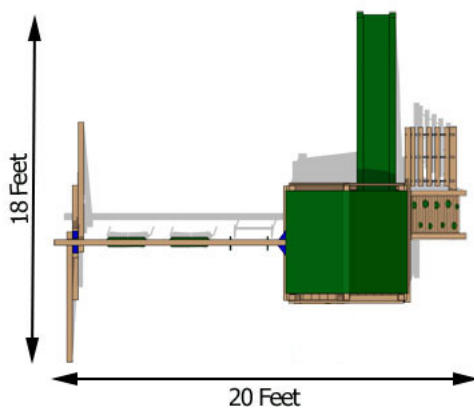

Triumph Play Systems

Made in Ashburnham Massachusetts

1-800-998-3599 • [Email Contact](#)

Copyright © 2018 Triumph Play Systems, Inc.