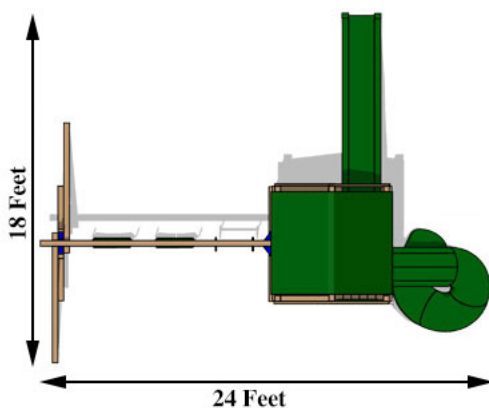

Structure

- 100% Natural Northern White Cedar
- Swing Beam Height: 93"
- (105" with Optional Boost Package)
- Three Position Swing Beam
- Under Carriage: 4" x 4"
- 33" High Spindle Walls
- Level One: 37" x 70" - 11" Deck Height
- Level Two: 37" x 37" - 36" Deck Height
- Level Three: 37" x 37" - 60" Deck Height
- Level Four: 37" x 70" - 84" Deck Height

Features

- 10 Foot Wave Slide
- Two Belt Swings with Vinyl Dipped Chains
- Trapeze with Handles and Vinyl Dipped Chains
- Lower Floors and Lower Cozy Walls
- Four Levels
- 18 oz Vinyl Polyester Canopy
- Adjustable Swing Legs - For Unlevel Yards
- Twist Tube Slide