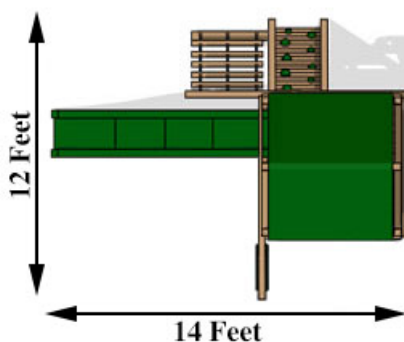

Quad Space Saver Climber

Kids want everything, but not a lot of room to spare? This is the set for you! The Quad Space Saver Climber features a rock wall, rope ladder, wave slide, belt swing and four climbing levels to keep them busy. For more information about this swing set call or [visit our website.](#)

Structure

- 100% Natural Northern White Cedar
- Swing Beam Height: 93"
- Three Position Swing Beam
- Under Carriage: 4" x 4"
- 33" High Spindle Walls
- Level One: 37" x 70" - 11" Deck Height
- Level Two: 37" x 37" - 36" Deck Height
- Level Three: 37" x 37" - 60" Deck Height
- Level Four: 37" x 70" - 84" Deck Height

Features

- 10 Foot Wave Slide
- Belt Swing with Vinyl Dipped Chains
- Lower Floors and Lower Cozy Walls
- Four Levels
- 18 oz Vinyl Polyester Canopy
- Rock Wall Ladder
- Rope Ladder

Triumph Play Systems