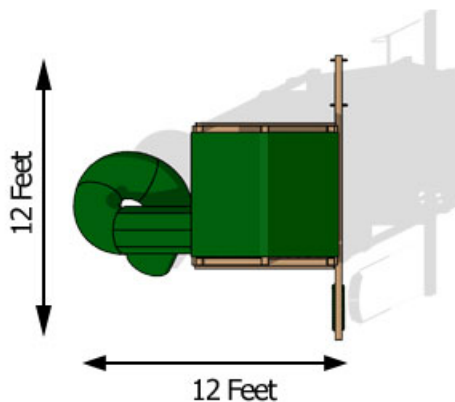

# Quad Space Saver Deluxe

A big adventure for one and all! The Quad Space Saver Deluxe has four levels to climb up, a wave slide and space for two swings. You even get the mega fun tube slide and stay within a narrow footprint. For more information about this swing set call or [visit our website.](#)

## Structure

- 100% Natural Northern White Cedar
- Swing Beam Height: 93"
- Three Position Swing Beam
- Under Carriage: 4" x 4"
- 33" High Spindle Walls
- Level One: 37" x 70" - 11" Deck Height
- Level Two: 37" x 37" - 36" Deck Height
- Level Three: 37" x 37" - 60" Deck Height
- Level Four: 37" x 70" - 84" Deck Height

## Features

- 10 Foot Wave Slide
- Belt Swing with Vinyl Dipped Chains
- Trapeze with Handles and Vinyl Dipped Chains
- Lower Floors and Lower Cozy Walls
- Four Levels
- Wood Roof
- Twist Tube Slide

**Triumph Play Systems**