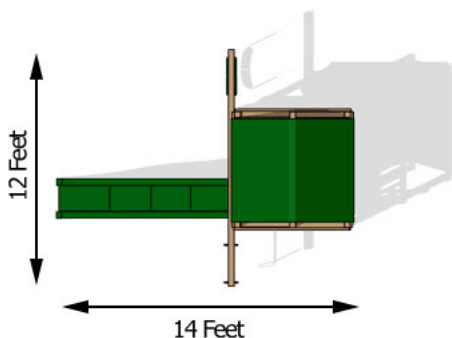

Quad Space Saver

Tons of fun in a small footprint featuring four climbing levels and a 10-foot wave slide. With spots for two swings, the Quad Space Saver can still have some climbing options added on and fit almost anywhere. For more information about this swing set call or [visit our website.](#)

Structure

- 100% Natural Northern White Cedar
- Swing Beam Height: 93"
- Three Position Swing Beam
- Under Carriage: 4" x 4"
- 33" High Spindle Walls
- Level One: 37" x 70" - 11" Deck Height
- Level Two: 37" x 37" - 36" Deck Height
- Level Three: 37" x 37" - 60" Deck Height
- Level Four: 37" x 70" - 84" Deck Height

Features

- 10 Foot Wave Slide
- Belt Swing with Vinyl Dipped Chains
- Trapeze with Handles and Vinyl Dipped Chains
- Lower Floors and Lower Cozy Walls
- Four Levels
- 18 oz Vinyl Polyester Canopy

Triumph Play Systems