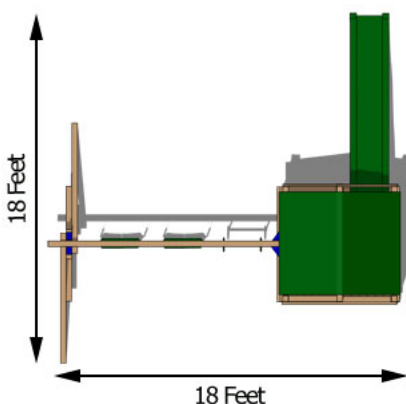

# Quad

Kids love climbing on everything in sight? This year give them that treehouse feel right in their own backyard. With four platforms and private clubhouse below, the Quad Tower is just the ticket to tire your little ones out everyday. For more information about this swing set call or [visit our website.](#)

## Structure

- 100% Natural Northern White Cedar
- Swing Beam Height: 93"
- (105" with *Optional Boost Package*)
- Three Position Swing Beam
- Under Carriage: 4" x 4"
- 33" High Spindle Walls
- Level One: 37" x 70" - 11" Deck Height
- Level Two: 37" x 37" - 36" Deck Height
- Level Three: 37" x 37" - 60" Deck Height
- Level Four: 37" x 70" - 84" Deck Height

## Features

- 10 Foot Wave Slide
- Two Belt Swings with Vinyl Dipped Chains
- Trapeze with Handles and Vinyl Dipped Chains
- Lower Floors and Lower Cozy Walls
- Four Levels
- 18 oz Vinyl Polyester Canopy
- Adjustable Swing Legs - For Uneven Yards