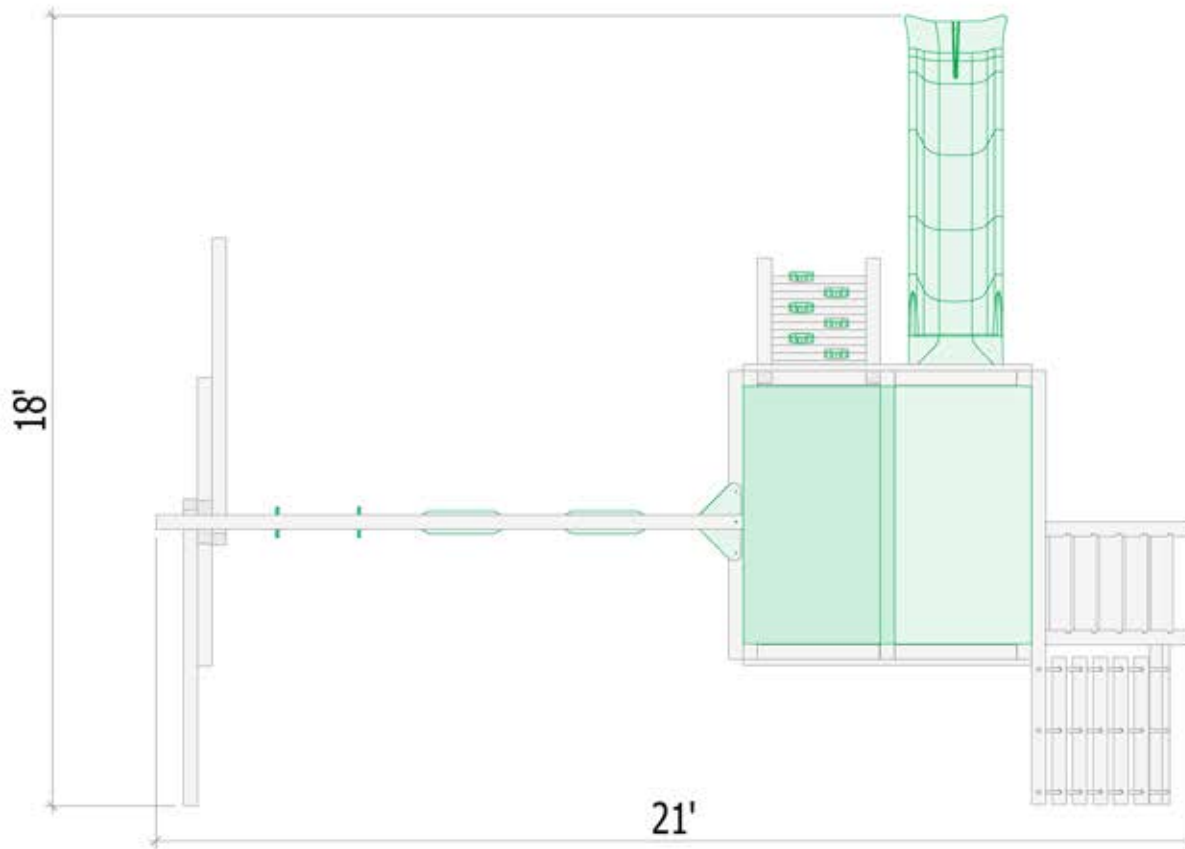

Bailey Climber

Layout Option One

Triumph Play Systems
 15 Maple Ave, Ashburnham, MA
 (978)827-6330
www.TriumphPlaySystems.com

We recommend using a resilient play surface and allowing a 6-foot perimeter around the entire structure.

Bailey Climber

Layout Option Two

Triumph Play Systems
 15 Maple Ave, Ashburnham, MA
 (978)827-6330
www.TriumphPlaySystems.com

We recommend using a resilient play surface and allowing a 6-foot perimeter around the entire structure.