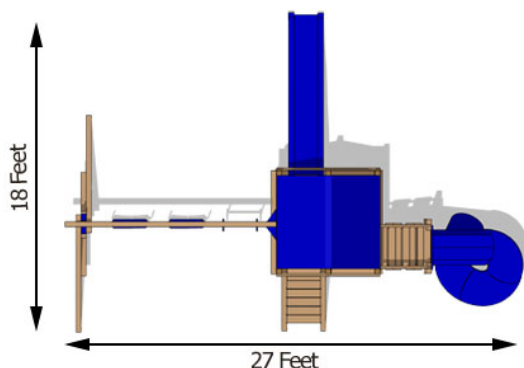

# Bailey Deluxe

The magnificent size and awesome tube slide make this playset a great adventure. The Bailey Deluxe features a large play deck, 360-degree tire swing, two belt swings, a trapeze swing, and a 10-foot wave slide. For more information about this swing set call or [visit our website](#).

## Structure

- 100% Natural Northern White Cedar
- Play Deck Size: 70" x 70"
- Play Deck Head Room: 83"
- Play Deck Height: 60"
- (72" with Boost Package Upgrade)
- Swing Beam Height: 93"
- (105" with Boost Package Upgrade)
- Three Position Swing Beam
- Under Carriage: 4" x 4" Wrap Around
- 33" High Spindle Walls

## Features

- 10 Foot Wave Slide
- (12 Foot Scoop Slide with Boost Package Upgrade)
- Two Belt Swings with Vinyl Dipped Chains
- Trapeze with Handles and Vinyl Dipped Chains
- 360° Tire Swing with Vinyl Dipped Chains
- (Not Included with Boost Package Upgrade)
- Flat Step Angled Ladder
- 6' x 6' Sandbox
- Adjustable Swing Legs - For Uneven Yards
- Spy Tower
- Wood Roof
- Twist Tube Slide
- (Extended Length with Boost Package Upgrade)