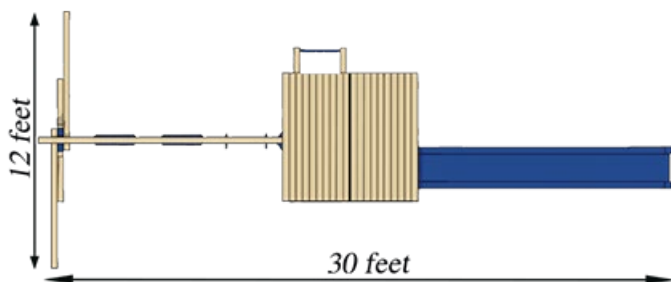

## Features

- Two Belt Swings with Vinyl Dipped Chains
- Trapeze Swing with Handles and Vinyl Dipped Chains
- Wood Roof
- Five Levels
- Adjustable Swing Legs For Unlevel Yards
- 3 Foot Crawl Tube
- Climb-up Walls
- 14 Foot Scoop Slide
- Firepole & Chin-up Bar

## Structure

- 100% Natural Northern White Cedar
- Play Deck Head Room: 54", 64", 90"
- Play Deck Height: 11" - 84"
- Swing Beam Height: 93"
- Three Position Swing Beam
- Under Carriage: 4" x 4"
- Arched Top Cozy Walls
- Level One: 3' x 6' - 5" Deck Height
- Level Two: 3' x 3' - 11" Deck Height
- Level Three: 3' x 3' - 3' Deck Height
- Level Four: 3' x 3' - 5' Deck Height
- Level Five: 3' x 6' - 7' Deck Height