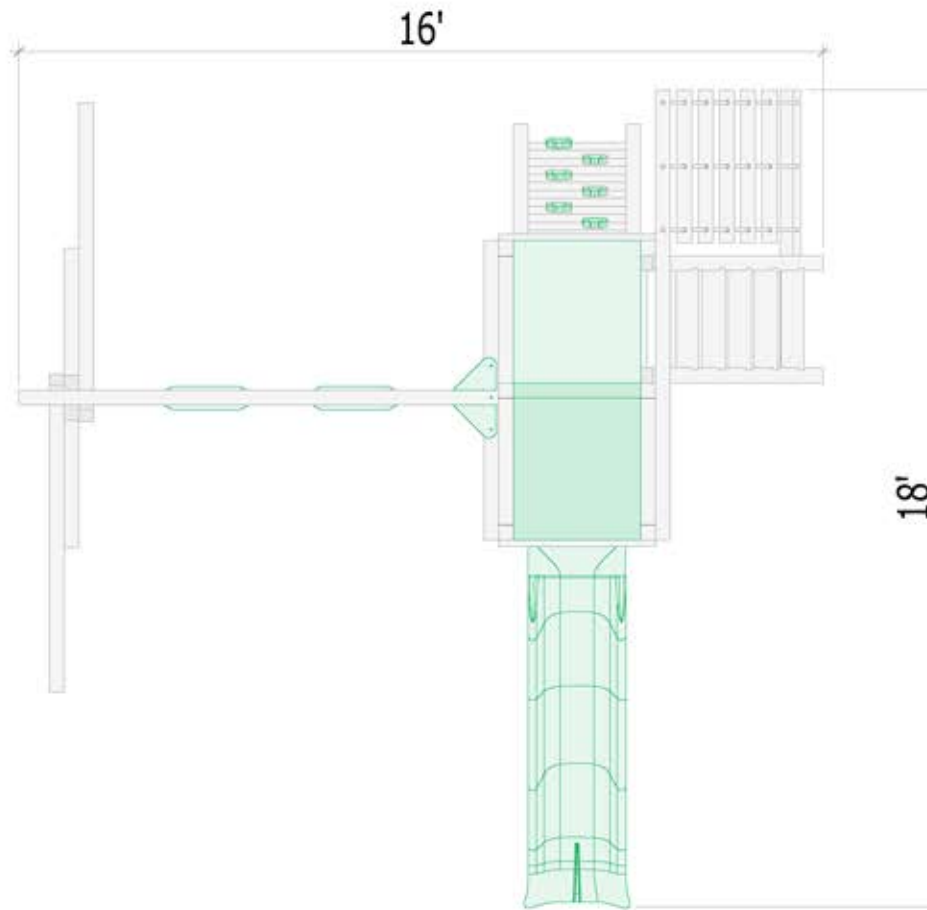

Dunmore Climber

Layout Option One

Triumph Play Systems
 15 Maple Ave, Ashburnham, MA
 (978)827-6330
www.TriumphPlaySystems.com

We recommend using a resilient play surface and allowing a 6-foot perimeter around the entire structure.

Dunmore Climber

Layout OptionTwo

Triumph Play Systems
 15 Maple Ave, Ashburnham, MA
 (978)827-6330
www.TriumphPlaySystems.com

We recommend using a resilient play surface and allowing a 6-foot perimeter around the entire structure.