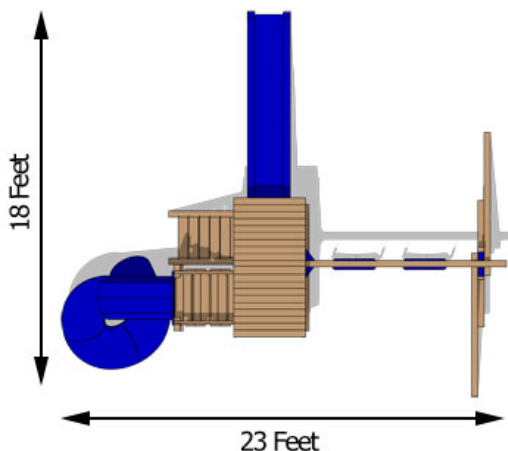

Dunmore Deluxe

Blast into summer with a swing set big enough for the whole family. The Dunmore Deluxe features two belt swings, a twist tube slide and tower, a sandbox and 10-foot wave slide. For more information about this swing set call or [visit our website.](#)

Structure

- 100% Natural Northern White Cedar
- Play Deck Size: 37" x 70"
- Play Deck Head Room: 83"
- Play Deck Height: 60"
- Swing Beam Height: 93"
- Two Position Swing Beam
- Under Carriage: 4" x 4"
- 33" High Spindle Walls

Features

- 10 Foot Wave Slide
- Two Belt Swings with Vinyl Dipped Chains
- Flat Step Angled Ladder
- Wood Roof
- 3' x 6' Sandbox
- Adjustable Swing Legs - For Unlevel Yards
- Spy Tower
- Twist Tube Slide