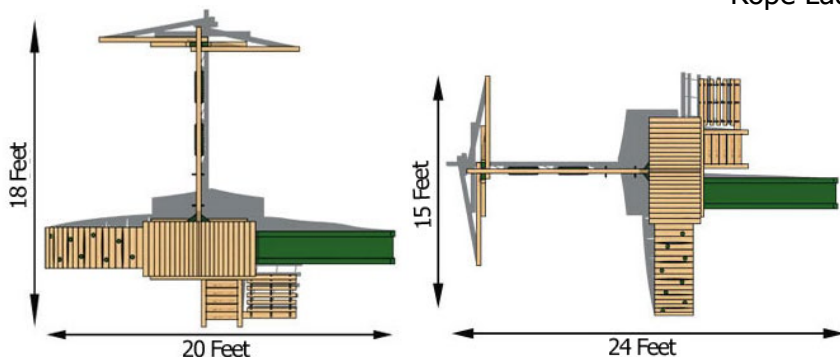

# Havendale Climber

Let their imaginations roam free with the Havendale Climber play set. The arched climber rock wall is loaded with style and would look wonderful in any magic garden. Featuring a 10-foot scoop slide and 3-position swing beam. For more information about this swing set call or [visit our website](#).

## Structure

- 100% Natural Northern White Cedar
- Play Deck Size: 37" x 70"
- Play Deck Head Room: 80"
- Play Deck Height: 60"
- Swing Beam Height: 93"
- Three Position Swing Beam
- Under Carriage: 4" x 4"
- 30" Arched Top Slat Wall

## Features

- 10 Foot Scoop Slide
- Two Belt Swings with Vinyl Dipped Chains
- Trapeze with Handles and Vinyl Dipped Chains
- Flat Step Angled Ladder
- Storybook Wood Roof
- 3' x 6' Sandbox
- Adjustable Swing Legs - For Unlevel Yards
- Arched Climber Rock Wall
- Rope Ladder