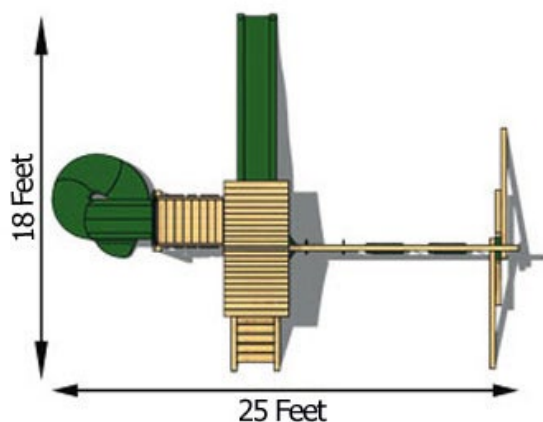

## Structure

- 100% Natural Northern White Cedar
- Play Deck Size: 37" x 70"
- Play Deck Head Room: 80"
- Play Deck Height: 60"
- Swing Beam Height: 93"
- Three Position Swing Beam
- Under Carriage: 4" x 4"
- 30" Arched Top Slat Wall

## Features

- 10 Foot Scoop Slide
- Two Belt Swings with Vinyl Dipped Chains
- Trapeze with Handles and Vinyl Dipped Chains
- Flat Step Angled Ladder
- Storybook Wood Roof
- 3' x 6' Sandbox
- Adjustable Swing Legs - For Unlevel Yards
- Diamond Tower
- Twist Tube Slide