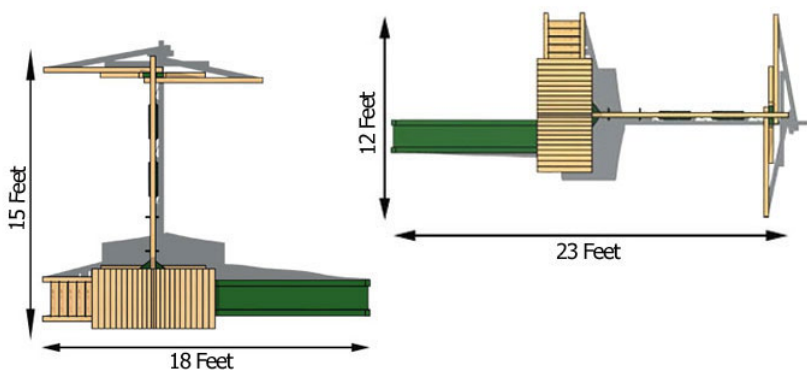

Havendale

Accent your perfect landscape with this beautifully crafted playhouse. No detail is overlooked on the Havendale play set, from the arched top wall panels to the storybook wood roof. Features a 10-foot scoop slide and a 3-position swing arm. For more information about this swing set call or [visit our website](#).

Structure

- 100% Natural Northern White Cedar
- Play Deck Size: 37" x 70"
- Play Deck Head Room: 80"
- Play Deck Height: 60"
- Swing Beam Height: 93"
- Three Position Swing Beam
- Under Carriage: 4" x 4"
- 30" Arched Top Slat Wall

Features

- 10 Foot Scoop Slide
- Two Belt Swings with Vinyl Dipped Chains
- Trapeze with Handles and Vinyl Dipped Chains
- Flat Step Angled Ladder
- Storybook Wood Roof
- 3' x 6' Sandbox
- Adjustable Swing Legs - For Unlevel Yards