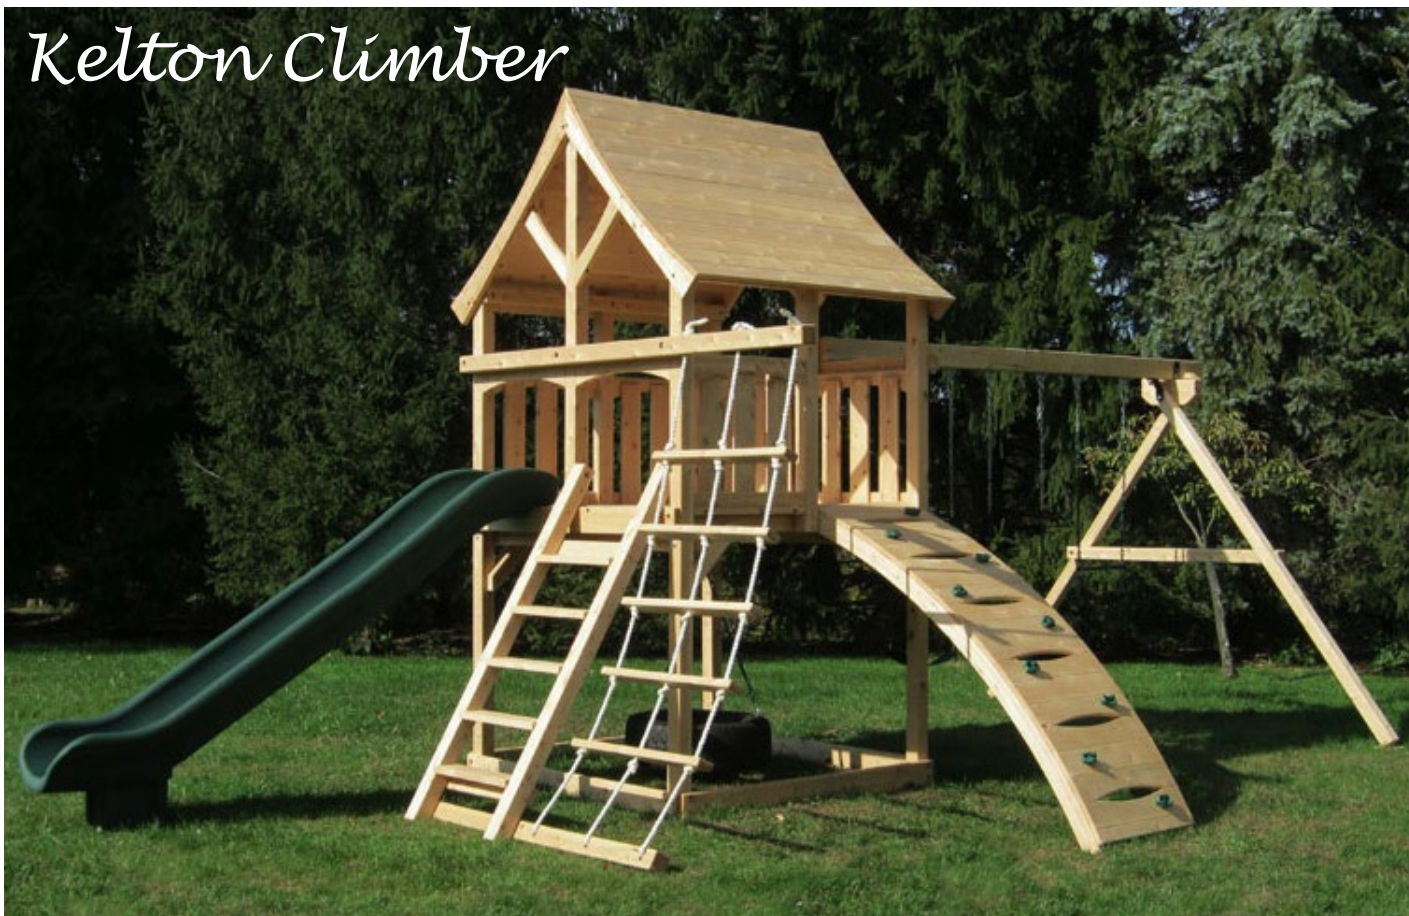

Kelton Climber

Wouldn't you love this chateau getaway in your own backyard? The Kelton Climber features the arched climber rock wall - the most intricate piece in our Majestic line of play sets. Other options include a rope ladder, 360-degree tire swing and 10-foot scoop slide. For more information about this swing set call or [visit our website.](#)

Structure

- 100% Natural Northern White Cedar
- Play Deck Size: 70" x 70"
- Play Deck Head Room: 83"
- Play Deck Height: 60"
- (72" with with Boost Package Upgrade)
- Swing Beam Height: 93"
- (105" with with Boost Package Upgrade)
- Three Position Swing Beam
- Under Carriage: 4" x 4" Wrap Around
- 30" Arched Top Slat Wall

Features

- 10 Foot Scoop Slide
- (12 Foot Scoop Slide with Boost Package Upgrade)
- Two Belt Swings with Vinyl Dipped Chains
- Trapeze with Handles and Vinyl Dipped Chains
- 360° Tire Swing with Vinyl Dipped Chains
- (Not Included with Boost Package Upgrade)
- Flat Step Angled Ladder
- Storybook Wood Roof
- 6' x 6' Sandbox
- Adjustable Swing Legs - For Uneven Yards
- Rope Ladder
- Arched Climber Rock Wall