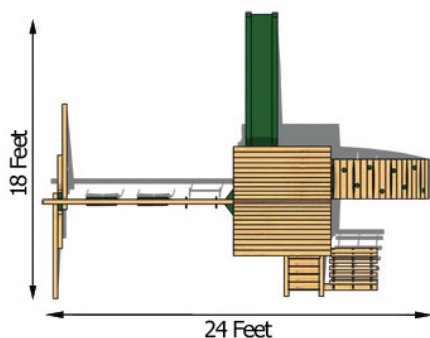

Kelton Climber

Wouldn't you love this chateau getaway in your own backyard? The Kelton Climber features the arched climber rock wall - the most intricate piece in our Majestic line of play sets. Other options include a rope ladder, 360-degree tire swing and 10-foot scoop slide. For more information about this swing set call or [visit our website.](#)

Structure

- 100% Natural Northern White Cedar
- Play Deck Size: 70" x 70"
- Play Deck Head Room: 83"
- Play Deck Height: 60"
- (72" with with Boost Package Upgrade)
- Swing Beam Height: 93"
- (105" with with Boost Package Upgrade)
- Three Position Swing Beam
- Under Carriage: 4" x 4" Wrap Around
- 30" Arched Top Slat Wall

Features

- 10 Foot Scoop Slide
- (12 Foot Scoop Slide with Boost Package Upgrade)
- Two Belt Swings with Vinyl Dipped Chains
- Trapeze with Handles and Vinyl Dipped Chains
- 360° Tire Swing with Vinyl Dipped Chains
- (Not Included with Boost Package Upgrade)
- Flat Step Angled Ladder
- Storybook Wood Roof
- 6' x 6' Sandbox
- Adjustable Swing Legs - For Uneven Yards
- Rope Ladder
- Arched Climber Rock Wall