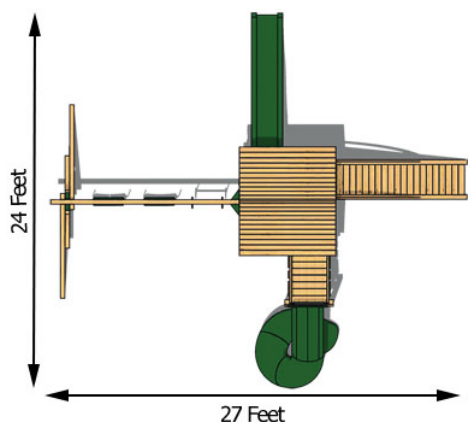

Kelton Deluxe

All aboard for a big adventure on a fantastic play set! The Kelton Deluxe features an arched handrail ramp, the diamond tower with twist tube slide, 10-foot scoop slide and a 3-position swing beam with 2 belt swings and a trapeze. For more information about this swing set call or [visit our website](#).

Structure

- 100% Natural Northern White Cedar
- Play Deck Size: 70" x 70"
- Play Deck Head Room: 83"
- Play Deck Height: 60"
- (72" with with Boost Package Upgrade)
- Swing Beam Height: 93"
- (105" with with Boost Package Upgrade)
- Three Position Swing Beam
- Under Carriage: 4" x 4" Wrap Around
- 30" Arched Top Slat Wall

Features

- 10 Foot Scoop Slide
- (12 Foot Scoop Slide with Boost Package Upgrade)
- Two Belt Swings with Vinyl Dipped Chains
- Trapeze with Handles and Vinyl Dipped Chains
- 360° Tire Swing with Vinyl Dipped Chains
- (Not Included with Boost Package Upgrade)
- Flat Step Angled Ladder
- Storybook Wood Roof
- 6' x 6' Sandbox
- Adjustable Swing Legs - For Unlevel Yards
- Diamond Tower
- Twist Tube Slide
- Arched Rail Ramp