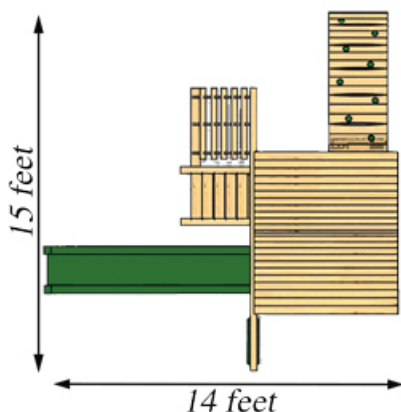

1-978-827-6330 • [Email Contact](#)
www.TriumphPlaySystems.com