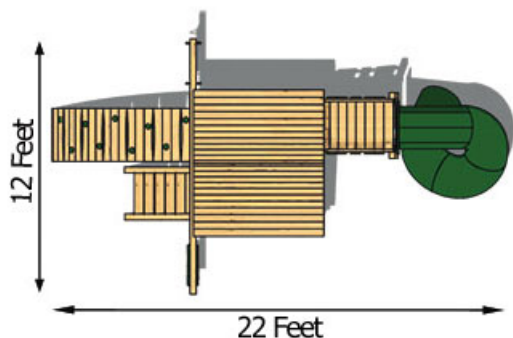

1-978-827-6330 • [Email Contact](#)
www.TriumphPlaySystems.com