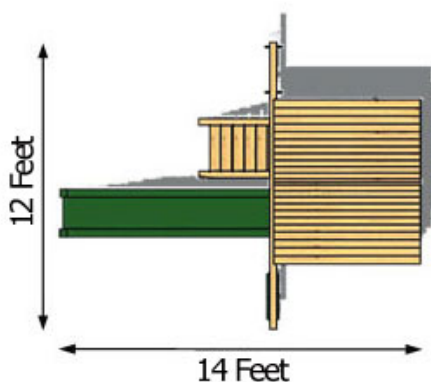

1-978-827-6330 • [Email Contact](#)
www.TriumphPlaySystems.com