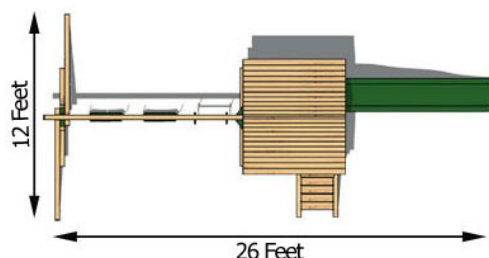

Kelton

A playhouse right out of a fairytale! The Kelton playhouse has an oversized play deck, with room for the whole kingdom to come over and play. Features a 3-position swing beam with two belt swings and trapeze, a 360-degree tire swing and 10-foot scoop slide. For more information about this swing set call or [visit our website.](#)

Structure

- 100% Natural Northern White Cedar
- Play Deck Size: 70" x 70"
- Play Deck Head Room: 83"
- Play Deck Height: 60"
- (72" with with Boost Package Upgrade)
- Swing Beam Height: 93"
- (105" with with Boost Package Upgrade)
- Three Position Swing Beam
- Under Carriage: 4" x 4" Wrap Around
- 30" Arched Top Slat Wall

Features

- 10 Foot Scoop Slide
- (12 Foot Scoop Slide with Boost Package Upgrade)
- Two Belt Swings with Vinyl Dipped Chains
- Trapeze with Handles and Vinyl Dipped Chains
- 360° Tire Swing with Vinyl Dipped Chains
- (Not Included with Boost Package Upgrade)
- Flat Step Angled Ladder
- Storybook Wood Roof
- 6' x 6' Sandbox
- Adjustable Swing Legs - For Unlevel Yards