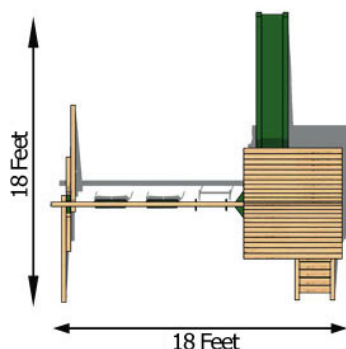

Kelton

A playhouse right out of a fairytale! The Kelton playhouse has an oversized play deck, with room for the whole kingdom to come over and play. Features a 3-position swing beam with two belt swings and trapeze, a 360-degree tire swing and 10-foot scoop slide. For more information about this swing set call or [visit our website.](#)

Structure

- 100% Natural Northern White Cedar
- Play Deck Size: 70" x 70"
- Play Deck Head Room: 83"
- Play Deck Height: 60"
- (72" with with Boost Package Upgrade)
- Swing Beam Height: 93"
- (105" with with Boost Package Upgrade)
- Three Position Swing Beam
- Under Carriage: 4" x 4" Wrap Around
- 30" Arched Top Slat Wall

Features

- 10 Foot Scoop Slide
- (12 Foot Scoop Slide with Boost Package Upgrade)
- Two Belt Swings with Vinyl Dipped Chains
- Trapeze with Handles and Vinyl Dipped Chains
- 360° Tire Swing with Vinyl Dipped Chains
- (Not Included with Boost Package Upgrade)
- Flat Step Angled Ladder
- Storybook Wood Roof
- 6' x 6' Sandbox
- Adjustable Swing Legs - For Unlevel Yards